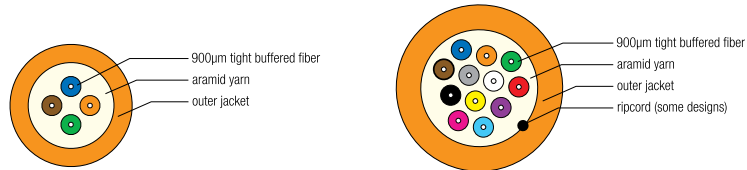

QUAD-Link and single unit Circular Premise Cable designs allow for excellent packaging density, flexibility, and ease of routing. Buffered to 900 μm, these cables can be directly terminated into connectors in loaded panels or in communications closets.

Features

- Fiber counts 4-24
- Buffered to 900 μm
- Mixed fiber designs available

Applications

- Connectorized communications cables with both send-and-receive and send-and-receive backup in a single unit
- Routing between communications closets and equipment rooms
- Intra-building backbones

Premise Cable

Cable Components

Fiber Specifications

CORE SIZE/FIBER TYPE	ISO/IEC	MAXIMUM ATTENUATION (dB/km)			OVERFILL LAUNCH MIN. BANDWIDTH (MHz•km)		EMB _c (MHz•km)	GIGABIT ETHERNET MAX. LINK DISTANCE (meters)		10 GIGABIT ETHERNET MAX. LINK DISTANCE (meters)	
		850 nm	1300 nm	1550 nm	850 nm	1300 nm		850 nm	1300 nm	850 nm	1300 nm
		(6) 62.5 Giga-Link™ 300	OM1	3.5	1.2	N/A		200	600	N/A	300
(5) 50 Giga-Link™ 600	OM2	3.5	1.5	N/A	500	500	N/A	600	600	82	—
(L) 50 Laser-Link 300	OM3	3.0	1.2	N/A	1,500	500	2,000	1,000	550	300	—
(C) 50 Laser-Link 550	OM4	3.0	1.2	N/A	3,500	500	4,700	1,040	550	550	—
(W) AFL Wideband Multimode	OM5	3.0	1.2	N/A	3,500	500	4,700	1,040	550	550	—
(9) Single-mode (ITU G.652.D/G.657.A1)	OS2	N/A	0.5	0.5	N/A	N/A	N/A	N/A	5,000	N/A	10,000