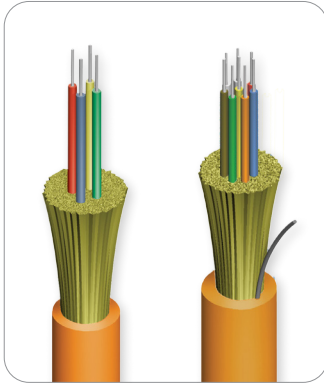

Manufacturer:
AFL

Product Name:
AFL 24 Fiber CPC Riser 50 MM - 4 Units

Manufacturer Part Number:
CR0245441001

▶ [Click here for more details on the AFL 24 Fiber CPC Riser 50 MM - 4 Units](#)

QUAD-link and Circular Premise Cable

QUAD-Link and single unit Circular Premise Cable designs allow for excellent packaging density, flexibility, and ease of routing. Buffered to 900 μm, these cables can be directly terminated into connectors in loaded panels or in communications closets.

Features

- Fiber counts 4-24
- Buffered to 900 μm
- Mixed fiber designs available

Applications

- Connectorized communications cables with both send-and-receive and send-and-receive backup in a single unit
- Routing between communications closets and equipment rooms
- Intra-building backbones