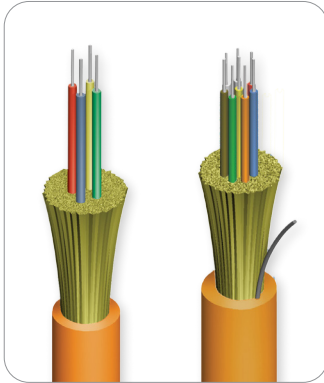

Manufacturer:
AFL

Product Name:
AFL 24 Fiber CPC Riser 62.5 MM - 4 Units

Manufacturer Part Number:
CR0246441001

▶ [Click here for more details on the AFL 24 Fiber CPC Riser 62.5 MM - 4 Units](#)

QUAD-link and Circular Premise Cable

QUAD-Link and single unit Circular Premise Cable designs allow for excellent packaging density, flexibility, and ease of routing. Buffered to 900 μm, these cables can be directly terminated into connectors in loaded panels or in communications closets.

Features

- Fiber counts 4-24
- Buffered to 900 μm
- Mixed fiber designs available

Applications

- Connectorized communications cables with both send-and-receive and send-and-receive backup in a single unit
- Routing between communications closets and equipment rooms
- Intra-building backbones