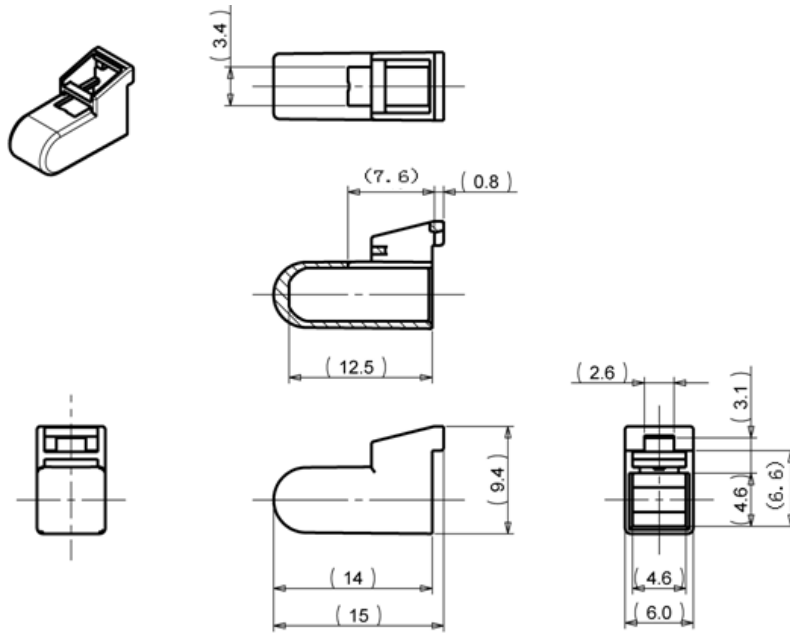

Figure 8 ③Boot

Manufacturer:
Seikoh Giken

Manufacturer Part Number:
SLC-P1G-111251F304G • SLC-PN1G-811251F304G • SLC-PQ1G-311261F304G
SLC-P2G-521251F305G • SLC-PN2G-821251F305G • SLC-PQ2G-C21261F305G3
SLC-P1G-111261F304G • SLC-PN1G-811261F304G • SLC-P2G-521261F305G
SLC-PN2G-821261F305G

QC-ZW-004-4
GS-LC-Plug