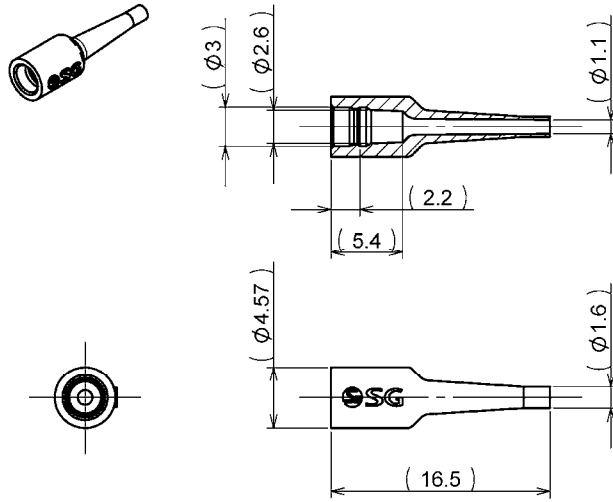

Figure 2 ①Main Body

Unit: mm