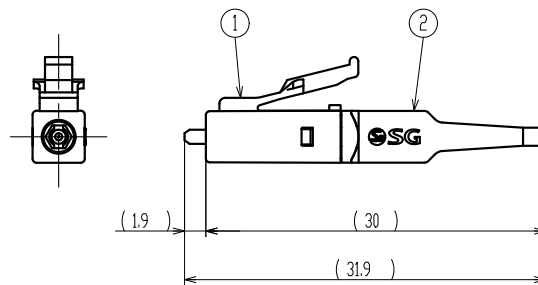

**QC-ZW-004-4**  
**GS-LC-Plug**

Unit: mm

- Notes: 1 This drawing shows the tentatively assembled condition.  
On practical shipment of LC-0.9 connector plug, this tentative assembly is not available.
- 2 This drawing does not include the cap.