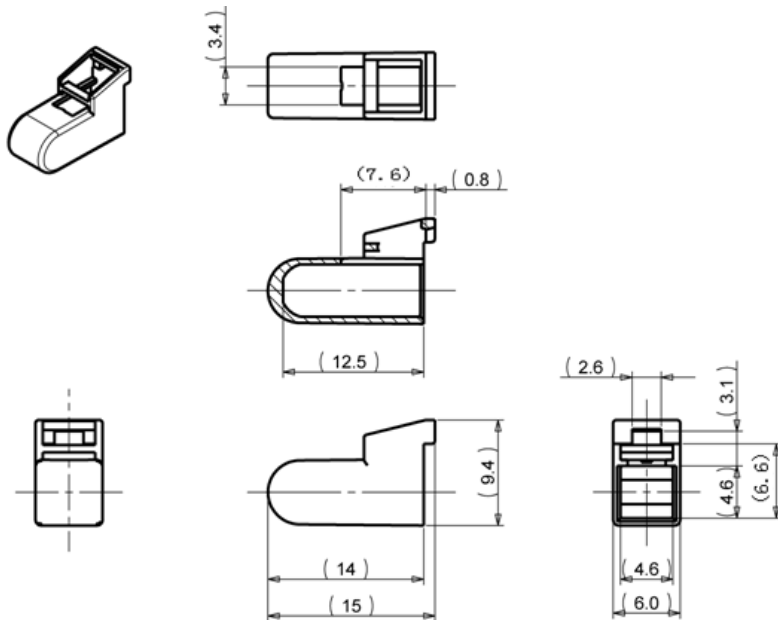

Figure 3 ②Boot

Unit: mm

Contact the professionals at Fiber Optic Center for a quote or to get more details.

focenter.com • 508-992-6464 | (800) 473-4237 • sales@focenter.com

23 Centre Street • New Bedford, MA 02740 USA