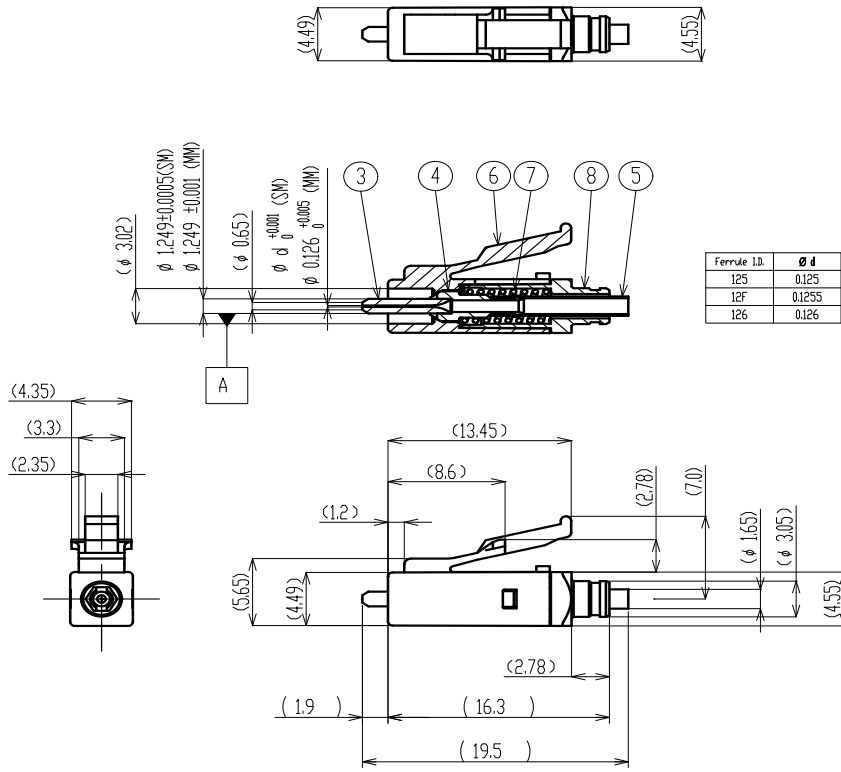

Figure 1 LC-0.9 Series Connector Plug

Unit: mm

Contact the professionals at Fiber Optic Center for a quote or to get more details.

focenter.com • 508-992-6464 | (800) 473-4237 • sales@focenter.com

23 Centre Street • New Bedford, MA 02740 USA