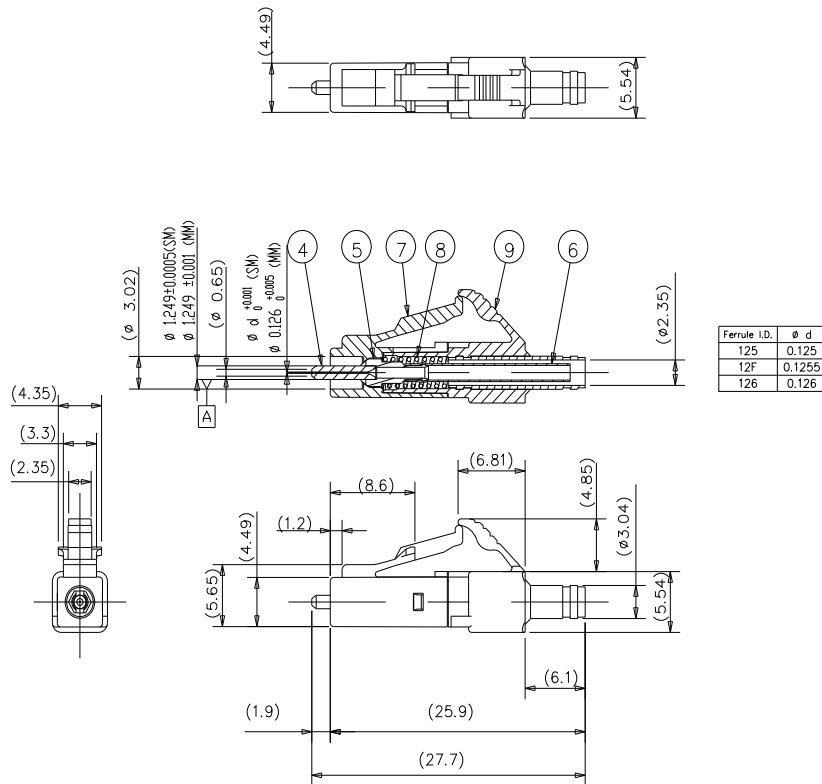

Unit: mm

Contact the professionals at Fiber Optic Center for a quote or to get more details.

focenter.com • 508-992-6464 | (800) 473-4237 • sales@focenter.com

23 Centre Street • New Bedford, MA 02740 USA