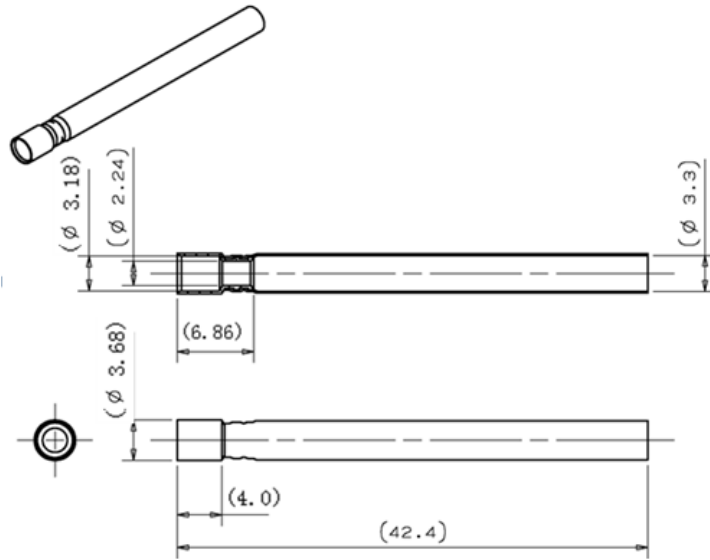

Figure 6 ①Main Body

Manufacturer Part Number:

SLC-P1G-111251F304G • SLC-PN1G-811251F304G • SLC-PQ1G-311261F304G
SLC-P2G-521251F305G • SLC-PN2G-821251F305G • SLC-PQ2G-C21261F305G3
SLC-P1G-111261F304G • SLC-PN1G-811261F304G • SLC-P2G-521261F305G
SLC-PN2G-821261F305G

QC-ZW-004-4
GS-LC-Plug

Unit: mm

Figure 7 ②Crimping Ring