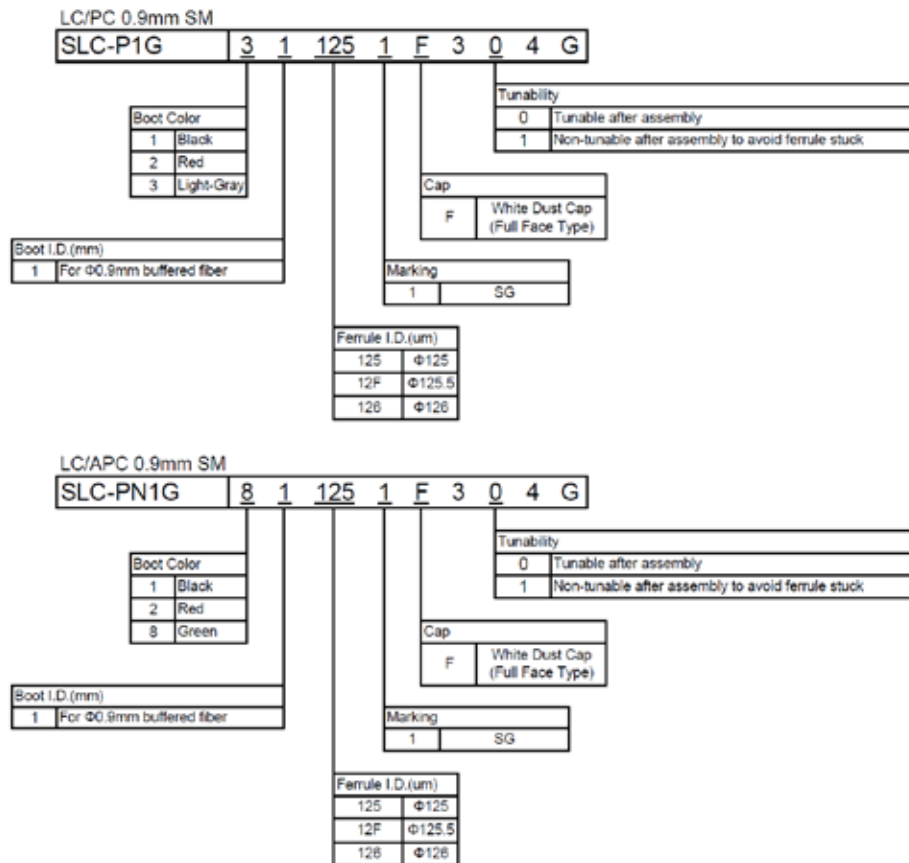

2 PART NUMBER

Part number of the connector plug is shown in Table 1.

Table 1 Part Number

Contact the professionals at Fiber Optic Center for a quote or to get more details.

focenter.com • 508-992-6464 | (800) 473-4237 • sales@focenter.com

23 Centre Street • New Bedford, MA 02740 USA