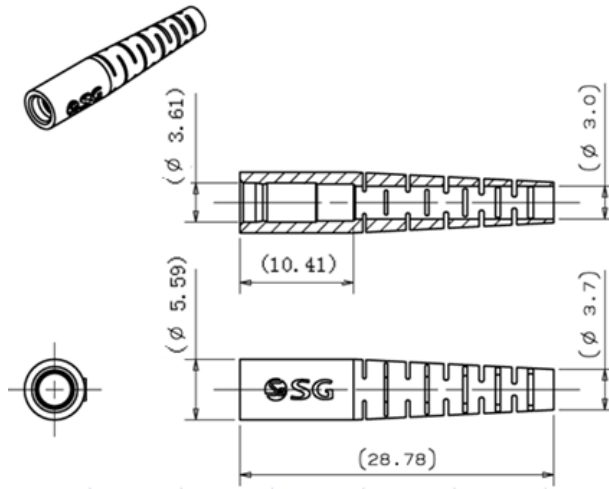

Unit: mm

Contact the professionals at Fiber Optic Center for a quote or to get more details.

focenter.com • 508-992-6464 | (800) 473-4237 • sales@focenter.com

23 Centre Street • New Bedford, MA 02740 USA