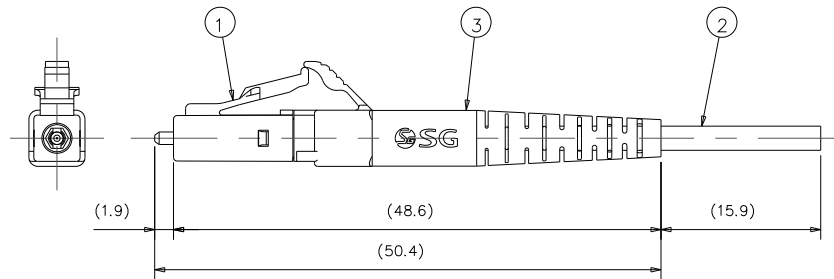

Figure 4 ⑨Cap (Dust Cap)

1. Notes: 1 This drawing shows the tentatively assembled condition.
   On practical shipment of LC-2.0 connector plug, this tentative assembly is not available.
   2 This drawing does not include the cap.

Unit: mm

Figure 5 LC-2.0 Series Connector Plug

Contact the professionals at Fiber Optic Center for a quote or to get more details.

focenter.com • 508-992-6464 | (800) 473-4237 • sales@focenter.com
23 Centre Street • New Bedford, MA 02740 USA