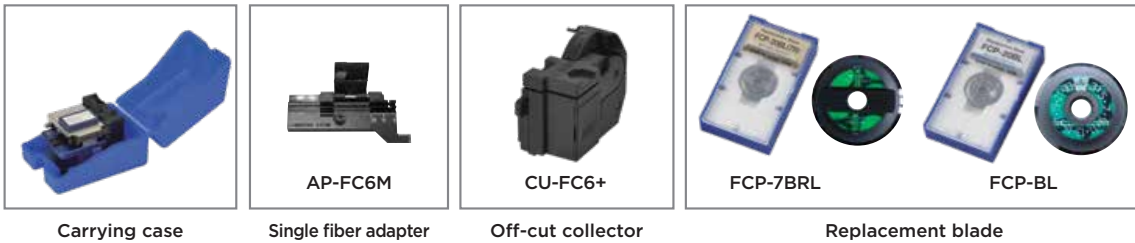

Contact the professionals at Fiber Optic Center for a quote or to get more details.

focenter.com • 508-992-6464 | (800) 473-4237 • sales@focenter.com

23 Centre Street • New Bedford, MA 02740 USA

Product specifications and data are subject to change without notice.