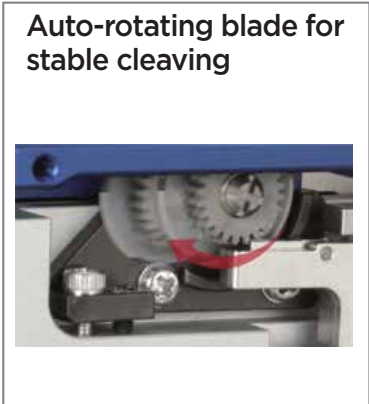

High precision benchtop cleaver

FC-6+ series

Fast. Precise. Robust.

The perfect tool for your cleaving needs

One-action

Accurate

Auto-rotation

Long-life

Manufacturer:
Sumitomo Electric

Product Name:
Sumitomo FC-6R+ Precision Ribbon & Single Fiber Cleaver w/Auto-Rotating Blade & Scrap Catcher

Manufacturer Part Number:
FC-6R+

>> Find Out More Details on the Sumitomo FC-6R+ Precision Ribbon & Single Fiber Cleaver w/Auto-Rotating Blade & Scrap Catcher <<