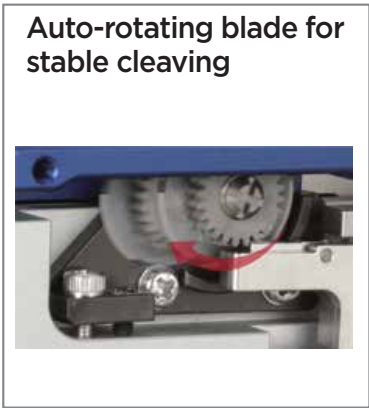

Specifications			
Part number	FC-6R+		FC-6S+
Features			
One-action cleave	✓		✓
Applicable to universal fiber count	✓		-
Automatic blade rotation	✓		-
Details			
Applicable fiber	Material	Silica glass	
	Cladding diameter	125 um	
	Fiber count	Single to 12-fiber ribbon	Single fiber
Single fiber adapter		Pre-fitted (AP-FC6M)	
Cleave length		5-20 mm (0.25) / 10-20 mm (0.9) / 10mm (Ribbon)	5-20 mm (0.25) / 10-20 mm (0.9)
Cleave angle (Typical)		0.5 degrees	
Off-cut collector		Automatic (CU-FC6+)	
Dimensions (W x D x H)		100 x 81 x 63mm	
Weight		440g	430g
Spare blade (Field replaceable)		FCP-7RBL	FCP-BL
Blade life ¹⁾		60,000 fibers (2,500 fibers x 24 positions)	54,000 fibers (2,250 fibers x 24 positions)

*1: Blade life is not guaranteed. It may vary depending on the operating environment.

Standard package			
Part name	Part No.	FC-6R+	FC-6S+
Main body	FC-6R+	1pc	-
	FC-6S+	-	1pc
Carrying case	CC-6H	1pc	1pc
Single fiber adapter	AP-FC6M	1pc	1pc
Off-cut collector	CU-FC6+	1pc	1pc

Optional accessories and consumables		
Part name	Part No.	Note
Carrying case	-	
Single fiber adapter	AP-FC6M	for 250, 900um fiber
Off cut collector	CU-FC6+	for FC-6R+, FC-6S+
Replacement blade	FCP-7RBL	for FC-6R+
	FCP-BL	for FC-6S+