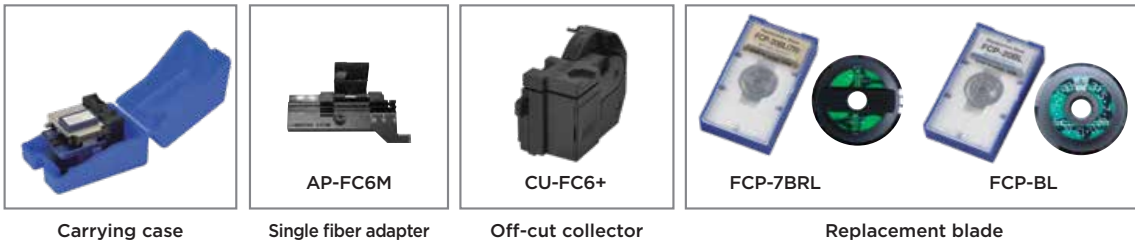

Contact the professionals at Fiber Optic Center for a quote or to get more details.

focenter.com • 508-992-6464 | (800) 473-4237 • sales@focenter.com
23 Centre Street • New Bedford, MA 02740 USA

Product specifications and data are subject to change without notice.